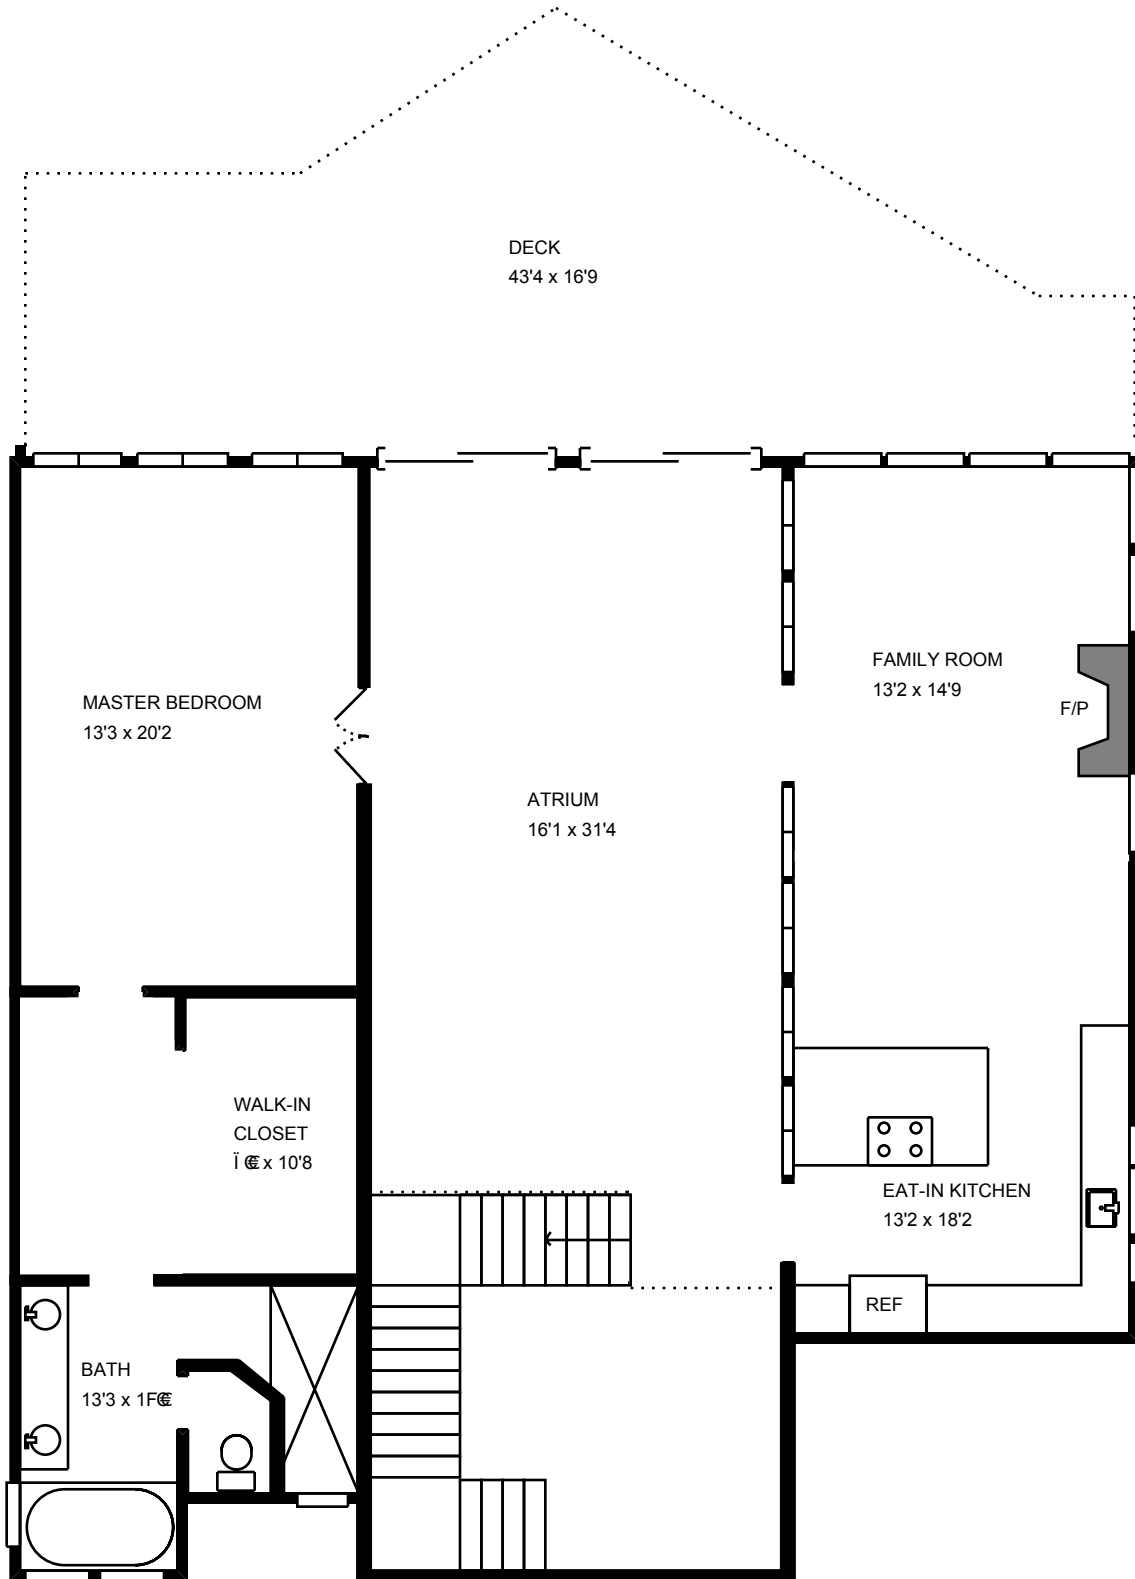

# REAL ESTATE MEASURE

Website RE  
Order #RE9800-17643  
Measure #11356004  
Measured 02/26/16

Property Address:  
5102 Wyoming road  
Bethesda, MD 20816

Total interior square footage on page: 1470 sf

Measurements supplied for marketing purposes only. For full details, please visit <http://www.homedepotmeasures.com/RealEstateWarranty.htm>

# REAL ESTATE MEASURE

Website RE  
Order #RE9800-17643  
Measure #11356004  
Measured 02/26/16

Property Address:  
5102 Wyoming road  
Bethesda, MD 20816

Total interior square footage on page: 1665 sf

Measurements supplied for marketing purposes only. For full details, please visit <http://www.homedepotmeasures.com/RealEstateWarranty.htm>

# REAL ESTATE MEASURE

Website RE  
Order #RE9800-17643  
Measure #11356004  
Measured 02/26/16

Property Address:  
5102 Wyoming road  
Bethesda, MD 20816

---

---