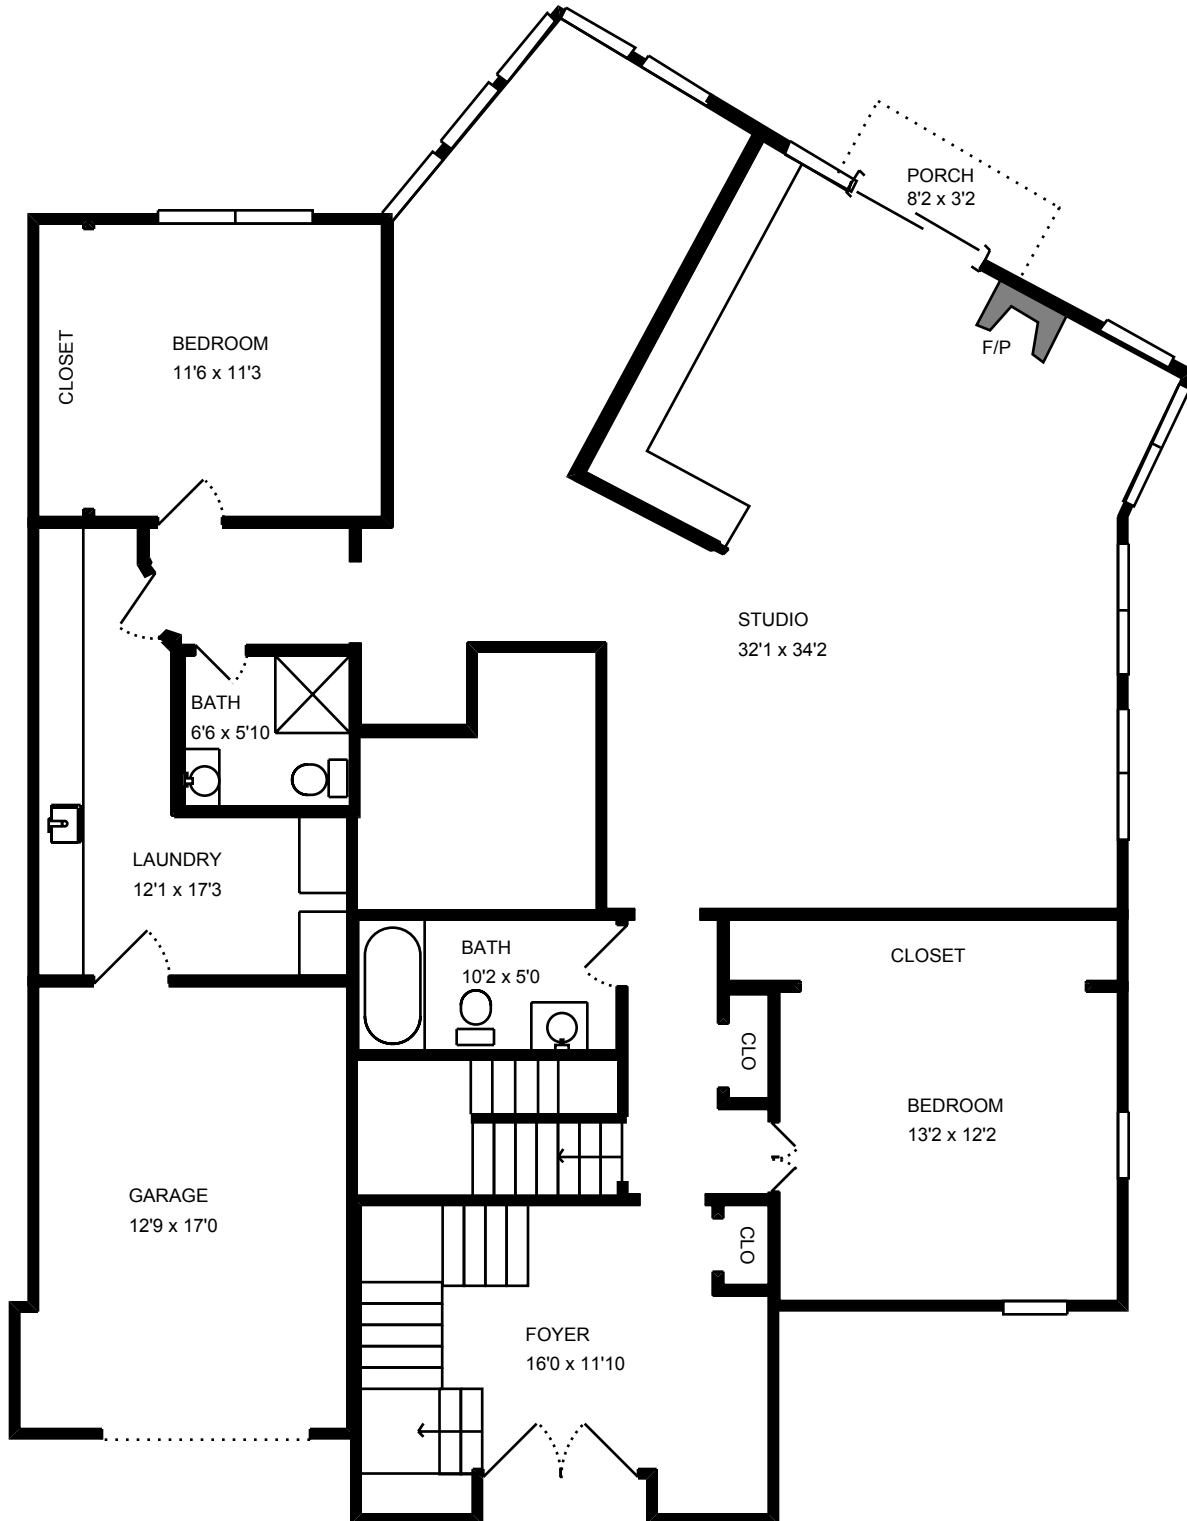

# REAL ESTATE MEASURE

Website RE  
Order #RE9800-17643  
Measure #11356004  
Measured 02/26/16

Property Address:  
5102 Wyoming road  
Bethesda, MD 20816

Total interior square footage on page: 1470 sf

Measurements supplied for marketing purposes only. For full details, please visit <http://www.homedepotmeasures.com/RealEstateWarranty.htm>

# REAL ESTATE MEASURE

Website RE  
Order #RE9800-17643  
Measure #11356004  
Measured 02/26/16

Property Address:  
5102 Wyoming road  
Bethesda, MD 20816

Total interior square footage on page: 1665 sf

Measurements supplied for marketing purposes only. For full details, please visit <http://www.homedepotmeasures.com/RealEstateWarranty.htm>

# REAL ESTATE MEASURE

Website RE  
Order #RE9800-17643  
Measure #11356004  
Measured 02/26/16

Property Address:  
5102 Wyoming road  
Bethesda, MD 20816

---

---