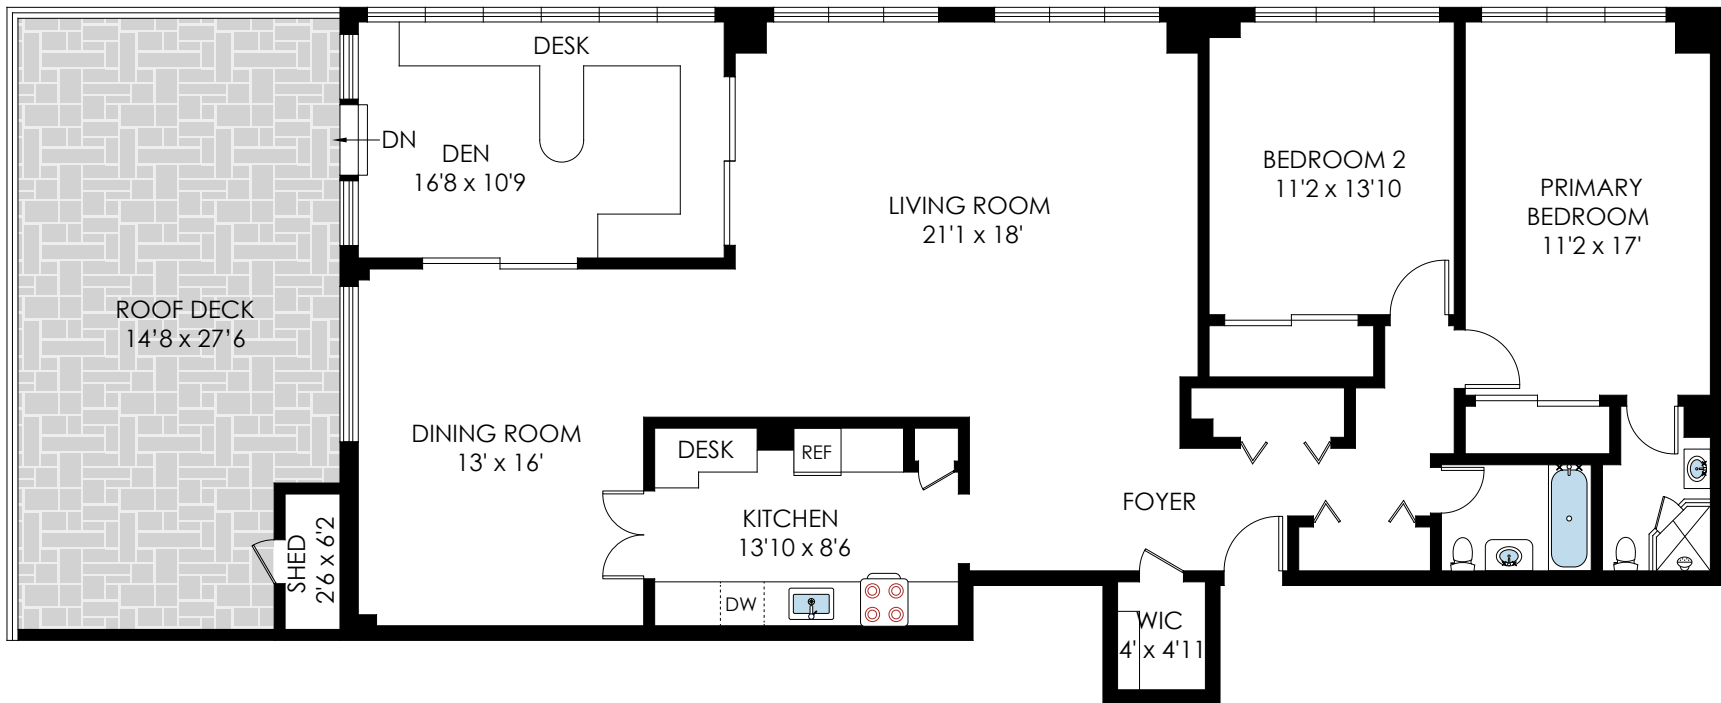

# 10201 GROSVENOR PL #310

ROCKVILLE, MD 20852

**MAIN LEVEL**  
1762 FIN. SQ. FT.  
8' CEILING

FINISHED: 1762  
UNFINISHED: 0  
TOTAL: 1762