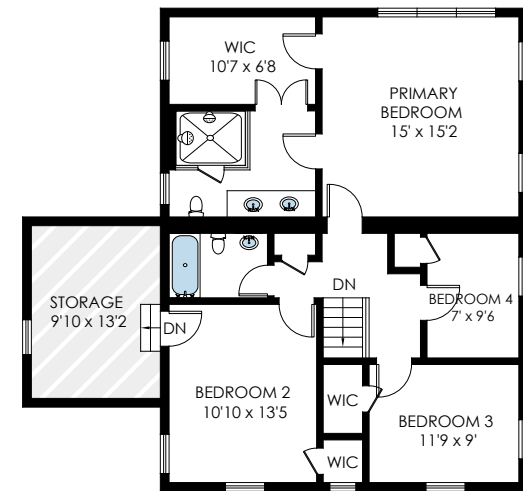

5315 MCKINLEY ST

BETHESDA, MD 20814

LOWER LEVEL
 354 FIN. SQ. FT.
 224 UNFIN. SQ. FT.
 7' CEILING

MAIN LEVEL
 1037 FIN. SQ. FT.
 8' CEILING

UPPER LEVEL
 1031 FIN. SQ. FT.
 152 UNFIN. SQ. FT.
 8' CEILING

FINISHED: 2422
 UNFINISHED: 376
 TOTAL: 2798