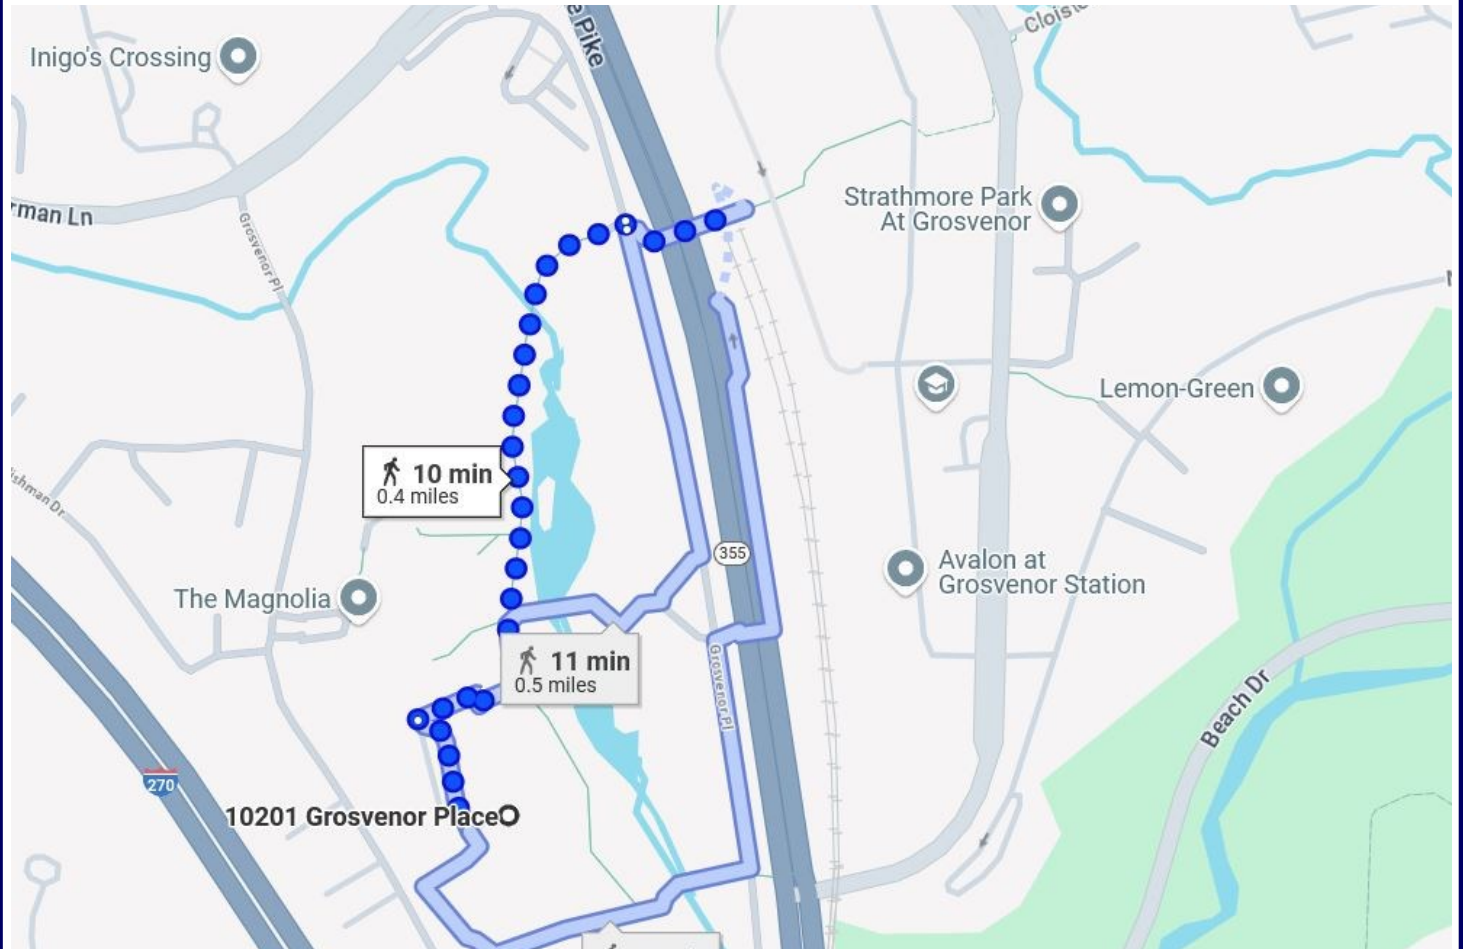

# *The Hometown Touch*

## 10201 Grosvenor Place #504 North Bethesda, MD 20852

### Walk to Grosvenor Metro Station (Red Line)

**Scott Matejik**

Vice President

(301) 442-8200

[scott@scottmatejik.com](mailto:scott@scottmatejik.com)

[scottmatejik.com](http://scottmatejik.com)

**Stuart &  
Maury**  
REALTORS®